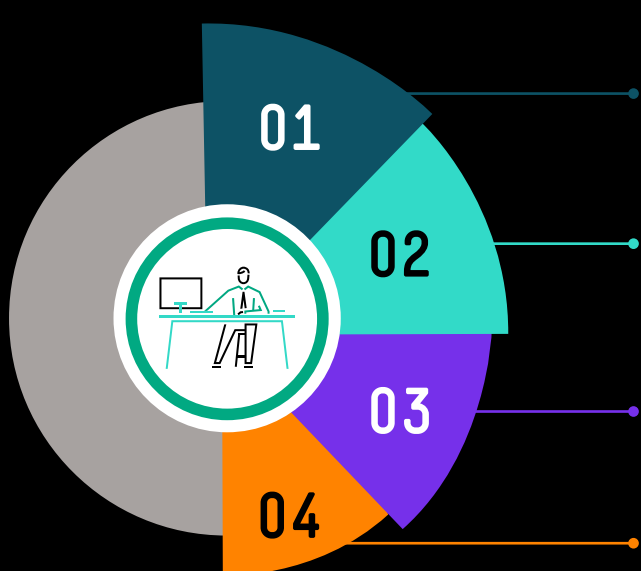

TAILORED DESKTOP OPTIONS FOR DIFFERENT USER WORKLOADS

Choose from a mix of user types based on your needs:

01 Task workers who typically use a small number of low compute-intensity applications

02 Knowledge workers with predominant use of office productivity applications and browsing

03 Power users who need more intensive use of office applications, mid-level graphics, or development platforms

04 Engineering professionals with intensive graphics requirements for computer-aided design (CAD)-type applications or financial multiscreens

FIVE REASONS WHY THIS SOLUTION IS A GREAT FIT FOR YOUR IT STRATEGY IN THE NEW NORMAL

1

Time to value

Avoid lengthy rollouts with quick-to-deploy, preconfigured, turnkey solutions

2

Economics

Delivered as a service with a monthly bill per user

3

Scalability

Respond quickly to changing business needs with seamless scalability

4

Compliance

Workloads stay on-premises, offering enhanced control

5

Performance

Solves the distance dilemma

GETTING STARTED WITH HPE GREENLAKE FOR VDI IS EASY

- Start with a one-day, virtual, and collaborative VDI workshop
- Define a solution to meet your needs
- Get the infrastructure in your data center or colocation facility
- Scale seamlessly to meet evolving demands

Hop aboard the next normal and power new ways of working with HPE GreenLake for VDI. Gain on-premises VDI with cloud-like economics and scalability.

As an HPE Platinum Partner, Möbius Partners supports our customers with unparalleled technical expertise. Our team communicates in a language everyone understands and answers questions no one knew to ask. Often, our team becomes an extension of your internal IT resources. At Möbius, we provide our clients with the most advanced and strategic technologies available to help them innovate, transform, and deliver positive business outcomes. Check out our library of customer success stories [here](#).

mobiuspartners.com • info@mobiuspartners.com • 888.834.5531

© Copyright 2020 Hewlett Packard Enterprise Development LP. The information contained herein is subject to change without notice. The only warranties for Hewlett Packard Enterprise products and services are set forth in the express warranty statements accompanying such products and services. Nothing herein should be construed as constituting an additional warranty. Hewlett Packard Enterprise shall not be liable for technical or editorial errors or omissions contained herein.

NVIDIA is a trademark and/or registered trademark of NVIDIA Corporation in the U.S. and other countries. VMware is a registered trademark or trademark of VMware, Inc. and its subsidiaries in the United States and other jurisdictions. All third-party marks are property of their respective owners.

a50003034ENW, November 2020